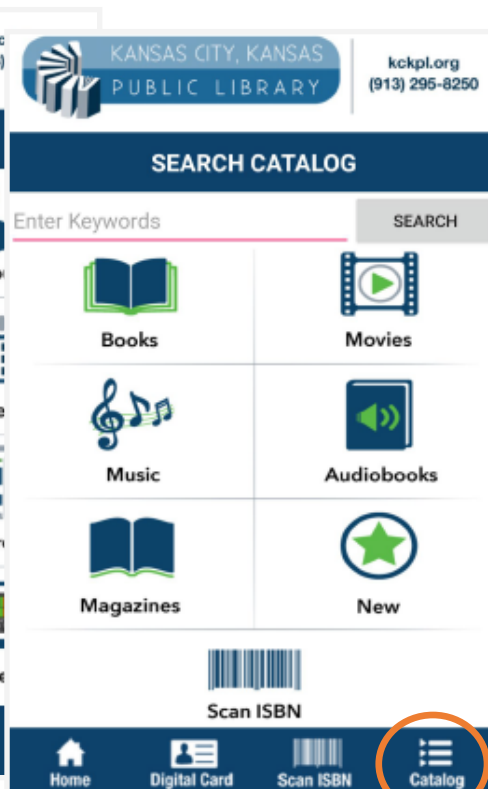

## Where can I download the library app?

You can download the app by looking in the Google Play Store or the Apple App Store. Search for “KCKPL Mobile” in the app store or visit [www.kckpl.org/resources/apps/](http://www.kckpl.org/resources/apps/)

## My Account: How to link up your account

1

2

3

4

# KCKPL Mobile App Cheat Sheet

**Spanish version:** To switch to the Spanish version of the app, select the translate logo located in the top right corner on any page to translate.

1

2

3

# KCKPL Mobile App Cheat Sheet

**Digital Card:** After linking your account, you can access your digital card

**Search The Catalog:** Use the catalog to search for items or you can scan the ISBN of an item