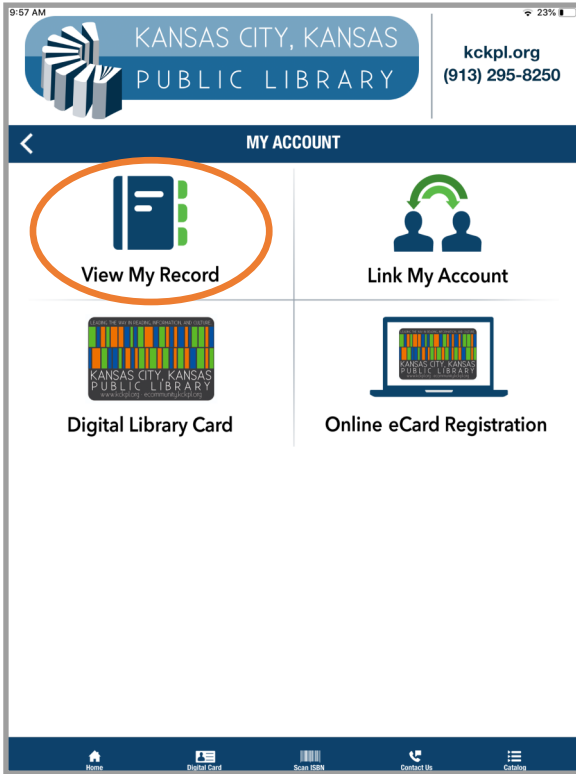

KCKPL Mobile App Cheat Sheet

Manage your holds: Select “View My Record” and then “My Holds & Fines.” Select the item you want and hit “Manage Selected.” You can now choose to cancel a hold, freeze or unfreeze a hold

1