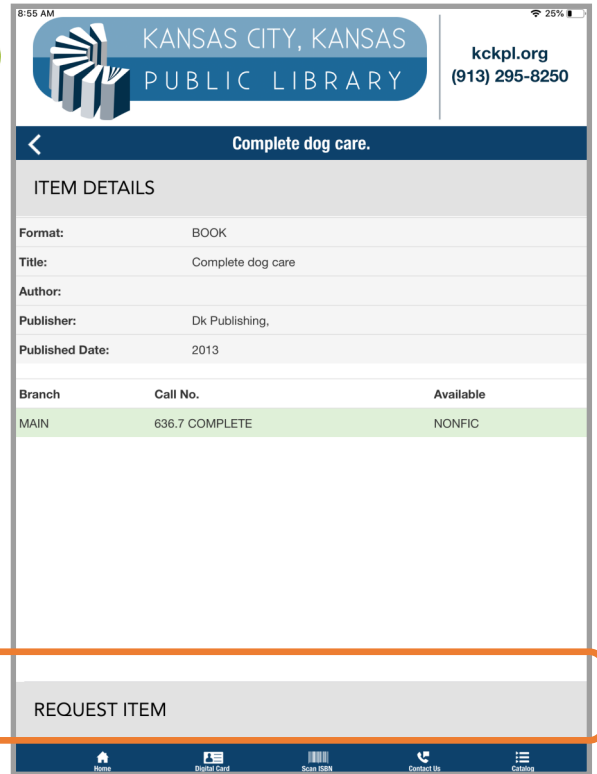

KCKPL Mobile App Cheat Sheet

Place a Hold: After you have located an item in the catalog , select “Request Item”, select your library location to pick up your materials and hit “Request Item” again to place hold.

1

2

3

4