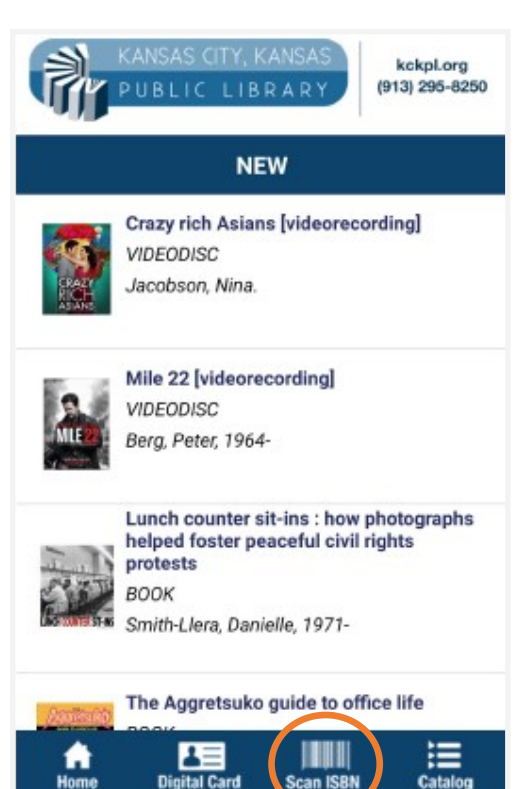

## My Account: How to link up your account

1

2

3

4

# KCKPL Mobile App Cheat Sheet

**Spanish version:** To switch to the Spanish version of the app, select the translate logo located in the top right corner on any page to translate.

1

2

3

# KCKPL Mobile App Cheat Sheet

**Digital Card:** After linking your account, you can access your digital card

**Search The Catalog:** Use the catalog to search for items or you can scan the ISBN of an item