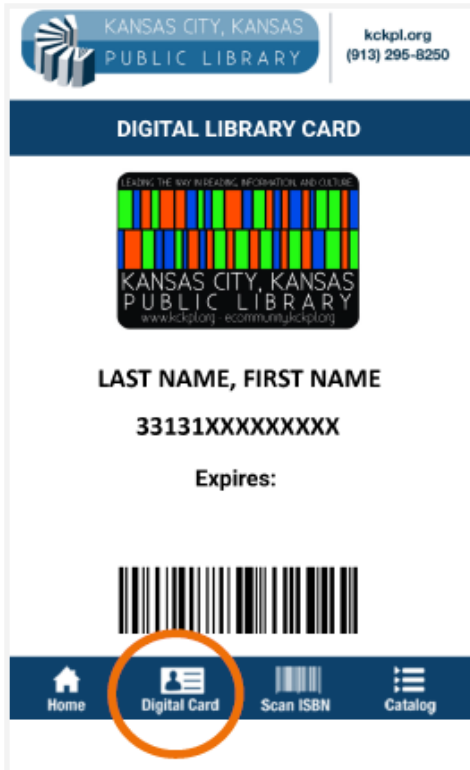

## My Account: How to link up your account

1

2

3

4

# KCKPL Mobile App Cheat Sheet

**Spanish version:** To switch to the Spanish version of the app, select the translate logo located in the top right corner on any page to translate.

1

2

3

# KCKPL Mobile App Cheat Sheet

**Digital Card:** After linking your account, you can access your digital card

**Search The Catalog:** Use the catalog to search for items or you can scan the ISBN of an item