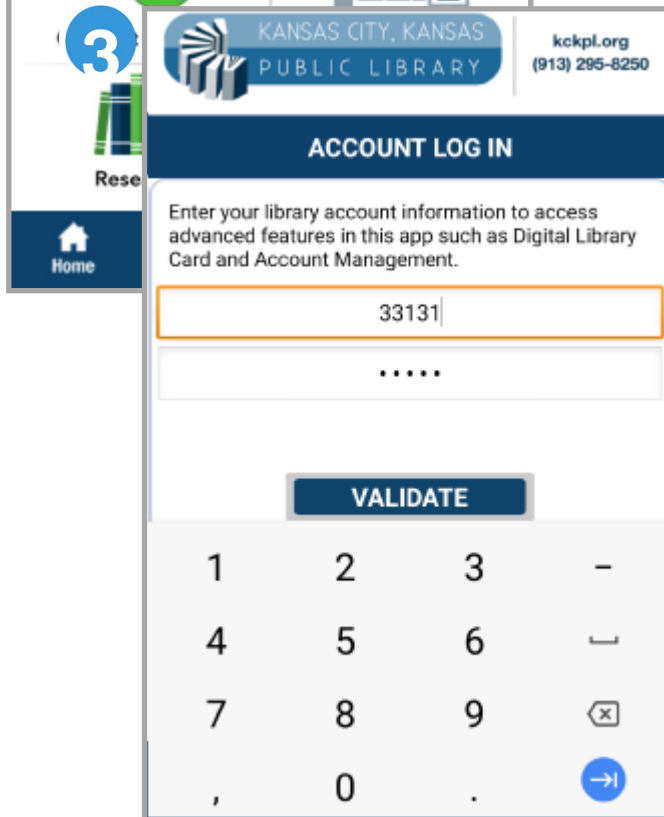

## Where can I download the library app?

You can download the app by looking in the Google Play Store or the Apple App Store. Search for “KCKPL Mobile” in the app store or visit [www.kckpl.org/resources/apps/](http://www.kckpl.org/resources/apps/)

## My Account: How to link up your account

1

2

3

4

# KCKPL Mobile App Cheat Sheet

**Spanish version:** To switch to the Spanish version of the app, select the translate logo located in the top right corner on any page to translate.

1

2

3

# KCKPL Mobile App Cheat Sheet

**Digital Card:** After linking your account, you can access your digital card

**Search The Catalog:** Use the catalog to search for items or you can scan the ISBN of an item