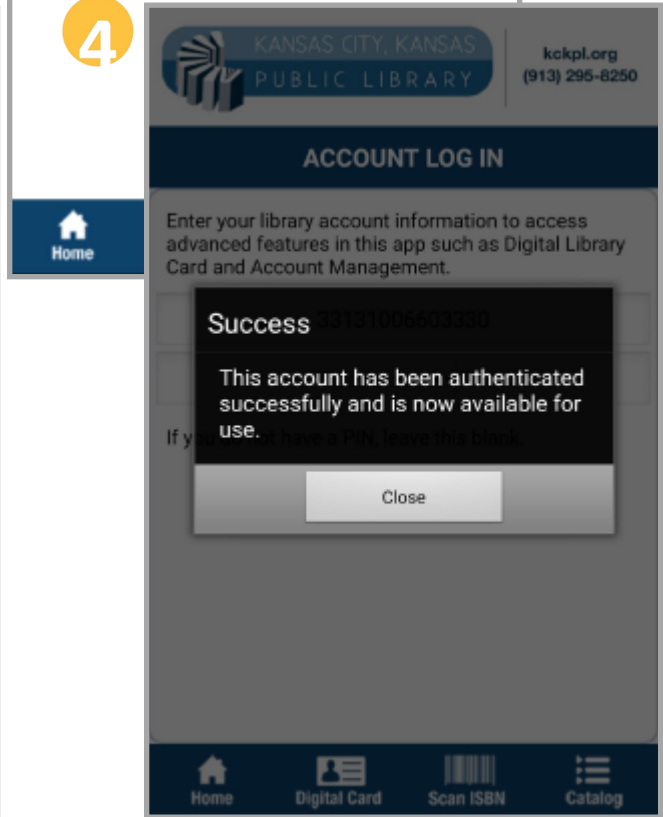

## Where can I download the library app?

You can download the app by looking in the Google Play Store or the Apple App Store. Search for “KCKPL Mobile” in the app store or visit [www.kckpl.org/resources/apps/](http://www.kckpl.org/resources/apps/)

## My Account: How to link up your account

1

2

3

4

# KCKPL Mobile App Cheat Sheet

**Spanish version:** To switch to the Spanish version of the app, select the translate logo located in the top right corner on any page to translate.

1

2

3

# KCKPL Mobile App Cheat Sheet

**Digital Card:** After linking your account, you can access your digital card

**Search The Catalog:** Use the catalog to search for items or you can scan the ISBN of an item