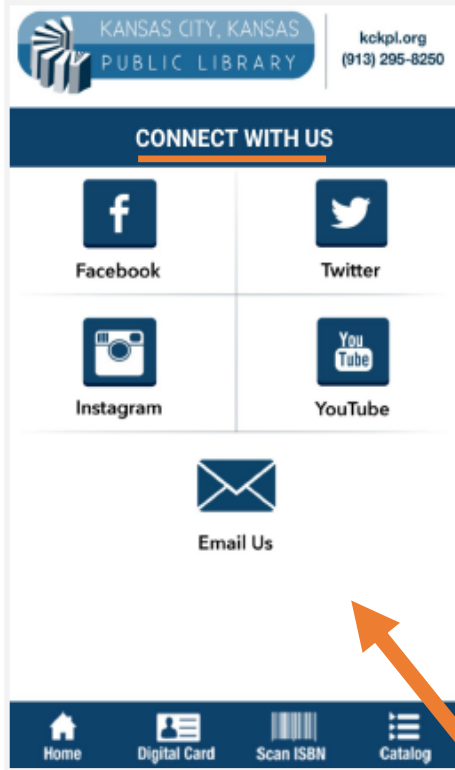

KCKPL Mobile App Cheat Sheet

Connect with Us: Access the library's social media and email