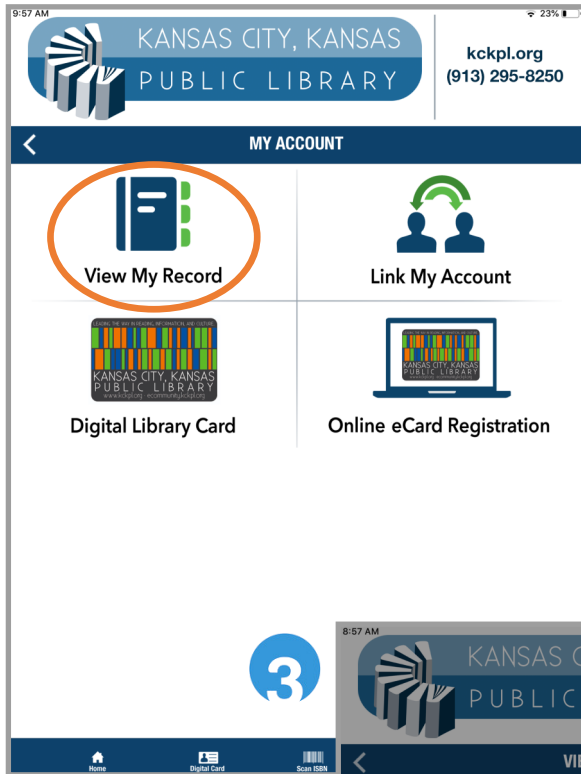

KCKPL Mobile App Cheat Sheet

Renew your items: Select “View My Record” and then “My Checkouts & Fines.” Select the item you want and hit “Manage Selected.” You can now choose to Renew your item as long as there are no holds on the item.

1