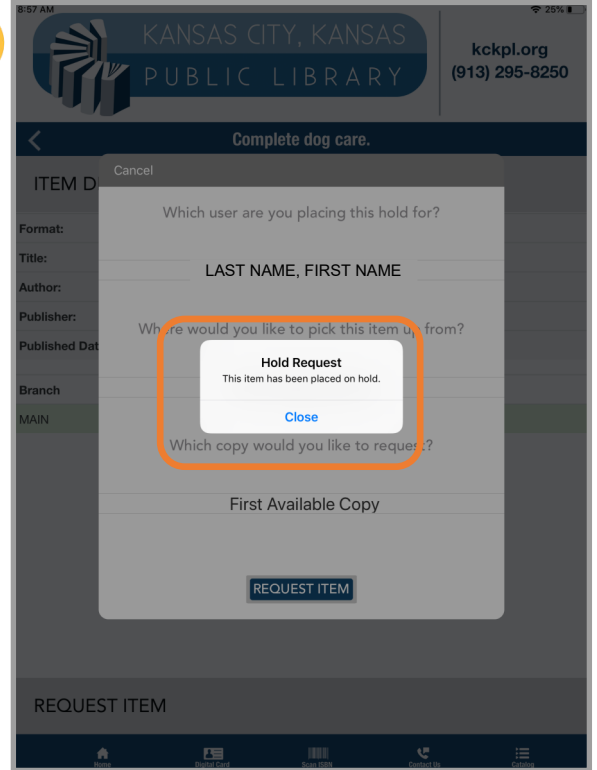

# KCKPL Mobile App Cheat Sheet

**Digital Card:** After linking your account, you can access your digital card

**Search The Catalog:** Use the catalog to search for items or you can scan the ISBN of an item

# KCKPL Mobile App Cheat Sheet

**Place a Hold:** After you have located an item in the catalog , select “Request Item”, select your library location to pick up your materials and hit “Request Item” again to place hold.

# KCKPL Mobile App Cheat Sheet

**Manage your holds:** Select “View My Record” and then “My Holds & Fines.” Select the item you want and hit “Manage Selected.” You can now choose to cancel a hold, freeze or unfreeze a hold