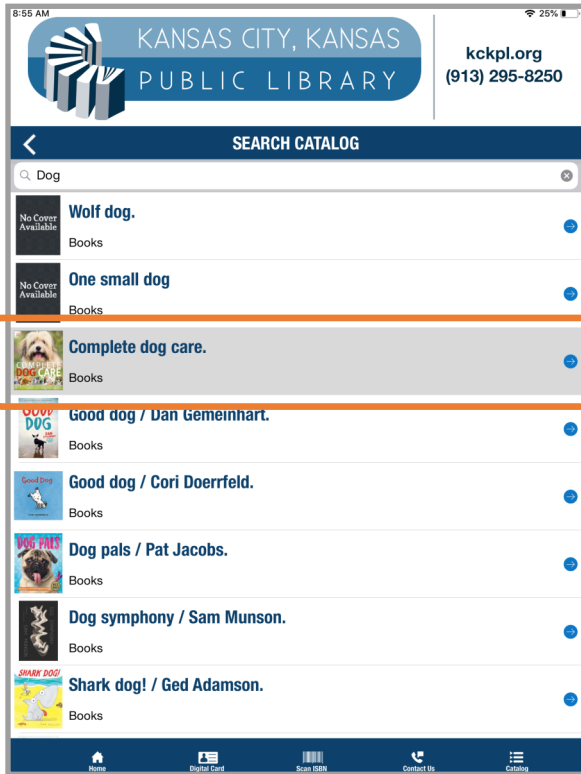

KCKPL Mobile App Cheat Sheet

Place a Hold: After you have located an item in the catalog , select “Request Item”, select your library location to pick up your materials and hit “Request Item” again to place hold.

1