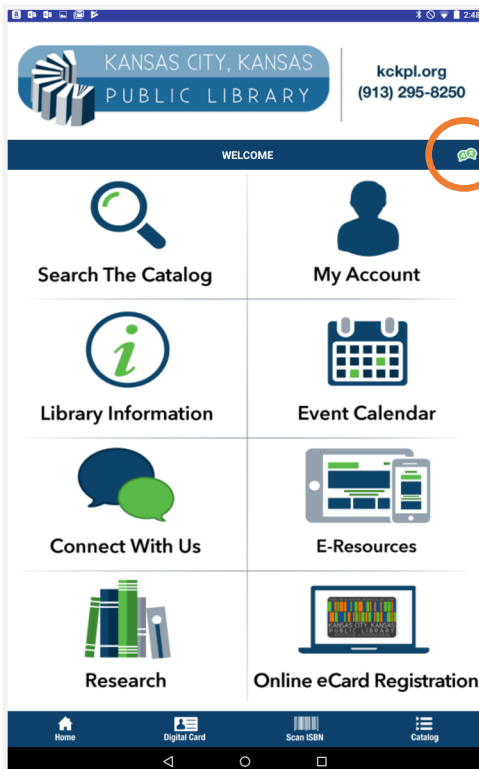

## Where can I download the library app?

You can download the app by looking in the Google Play Store or the Apple App Store. Search for “KCKPL Mobile” in the app store or visit [www.kckpl.org/resources/apps/](http://www.kckpl.org/resources/apps/)

## My Account: How to link up your account

1

2

3

4

# KCKPL Mobile App Cheat Sheet

**Spanish version:** To switch to the Spanish version of the app, select the translate logo located in the top right corner on any page to translate.

1

2

3

# KCKPL Mobile App Cheat Sheet

**Digital Card:** After linking your account, you can access your digital card

**Search The Catalog:** Use the catalog to search for items or you can scan the ISBN of an item