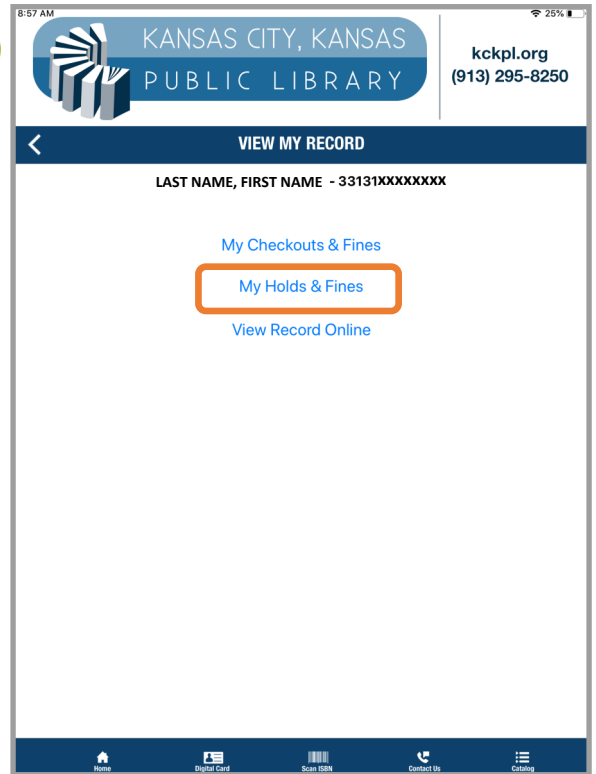

KCKPL Mobile App Cheat Sheet

Manage your holds: Select “View My Record” and then “My Holds & Fines.” Select the item you want and hit “Manage Selected.” You can now choose to cancel a hold, freeze or unfreeze a hold

1

2

3

4