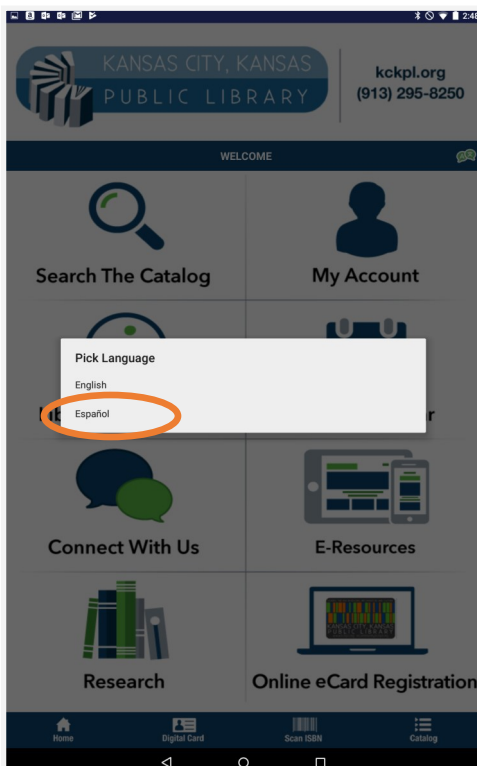

## Where can I download the library app?

You can download the app by looking in the Google Play Store or the Apple App Store. Search for “KCKPL Mobile” in the app store or visit [www.kckpl.org/resources/apps/](http://www.kckpl.org/resources/apps/)

## My Account: How to link up your account

1

2

3

4

# KCKPL Mobile App Cheat Sheet

**Spanish version:** To switch to the Spanish version of the app, select the translate logo located in the top right corner on any page to translate.

1

2

3

# KCKPL Mobile App Cheat Sheet

**Digital Card:** After linking your account, you can access your digital card

**Search The Catalog:** Use the catalog to search for items or you can scan the ISBN of an item