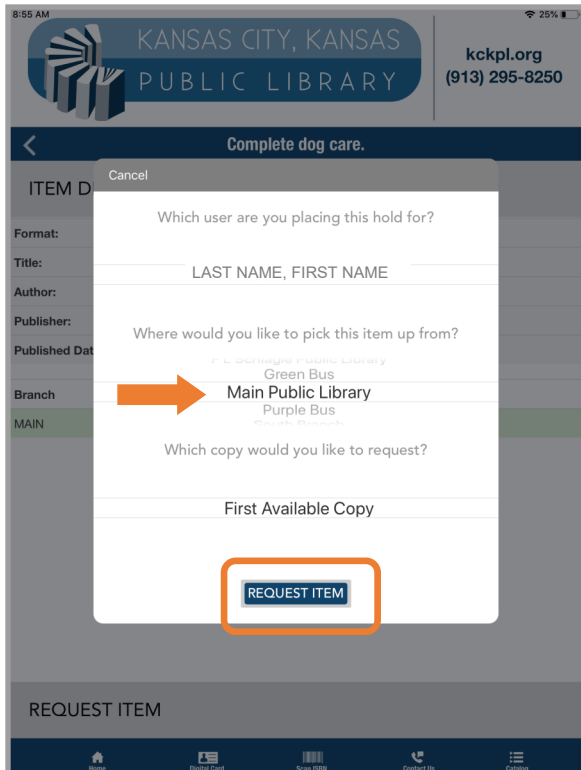

KCKPL Mobile App Cheat Sheet

Place a Hold: After you have located an item in the catalog , select “Request Item”, select your library location to pick up your materials and hit “Request Item” again to place hold.

1

2

3

4