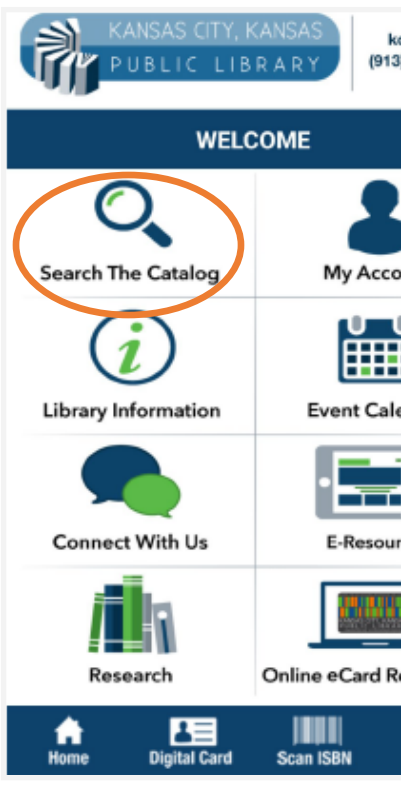

## Where can I download the library app?

You can download the app by looking in the Google Play Store or the Apple App Store. Search for “KCKPL Mobile” in the app store or visit [www.kckpl.org/resources/apps/](http://www.kckpl.org/resources/apps/)

## My Account: How to link up your account

1

2

3

4

# KCKPL Mobile App Cheat Sheet

**Spanish version:** To switch to the Spanish version of the app, select the translate logo located in the top right corner on any page to translate.

1

2

3

# KCKPL Mobile App Cheat Sheet

**Digital Card:** After linking your account, you can access your digital card

**Search The Catalog:** Use the catalog to search for items or you can scan the ISBN of an item