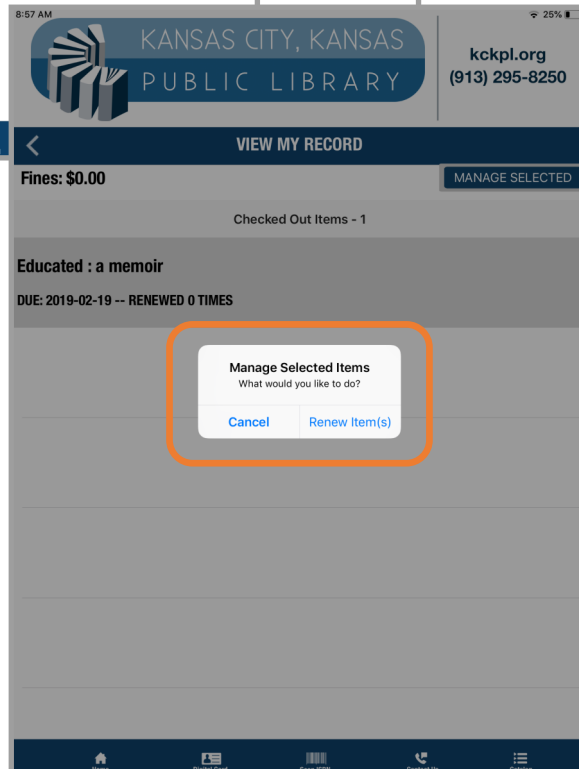

KCKPL Mobile App Cheat Sheet

Renew your items: Select “View My Record” and then “My Checkouts & Fines.” Select the item you want and hit “Manage Selected.” You can now choose to Renew your item as long as there are no holds on the item.

1

2

3