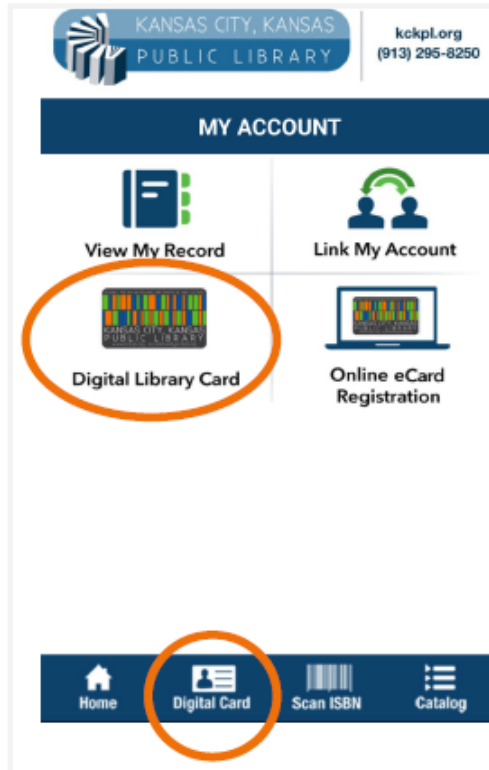

## Where can I download the library app?

You can download the app by looking in the Google Play Store or the Apple App Store. Search for “KCKPL Mobile” in the app store or visit [www.kckpl.org/resources/apps/](http://www.kckpl.org/resources/apps/)

## My Account: How to link up your account

1

2

3

4

# KCKPL Mobile App Cheat Sheet

**Spanish version:** To switch to the Spanish version of the app, select the translate logo located in the top right corner on any page to translate.

1

2

3

# KCKPL Mobile App Cheat Sheet

**Digital Card:** After linking your account, you can access your digital card

**Search The Catalog:** Use the catalog to search for items or you can scan the ISBN of an item