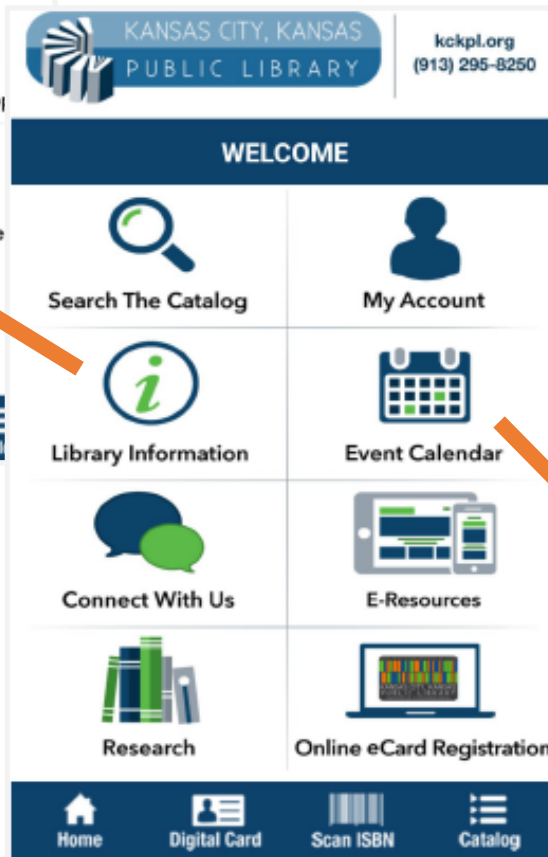

# KCKPL Mobile App Cheat Sheet

**Renew your items:** Select “View My Record” and then “My Checkouts & Fines.” Select the item you want and hit “Manage Selected.” You can now choose to Renew your item as long as there are no holds on the item.

# KCKPL Mobile App Cheat Sheet

**Library Information:** Access Hours of Operation, Contacts, Directions, Newsletter, etc.

**Event Calendar:** Shows all events across all branches