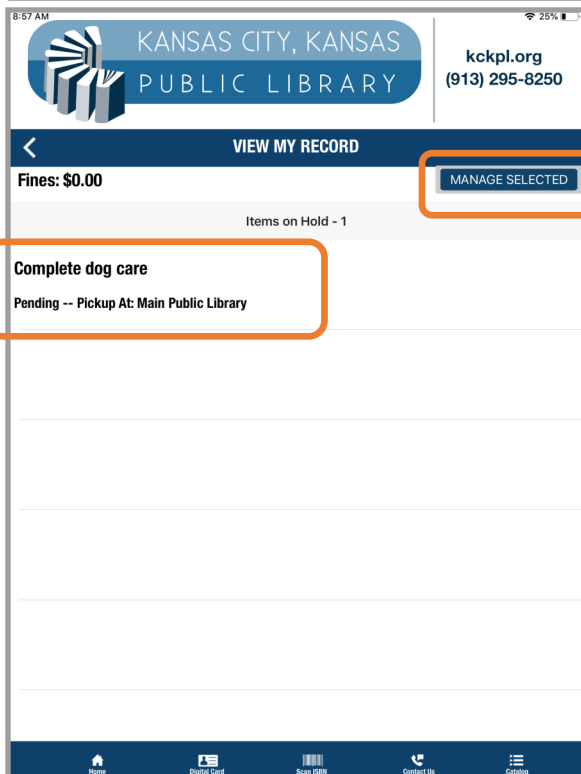

KCKPL Mobile App Cheat Sheet

Manage your holds: Select “View My Record” and then “My Holds & Fines.” Select the item you want and hit “Manage Selected.” You can now choose to cancel a hold, freeze or unfreeze a hold

1

2

3

4