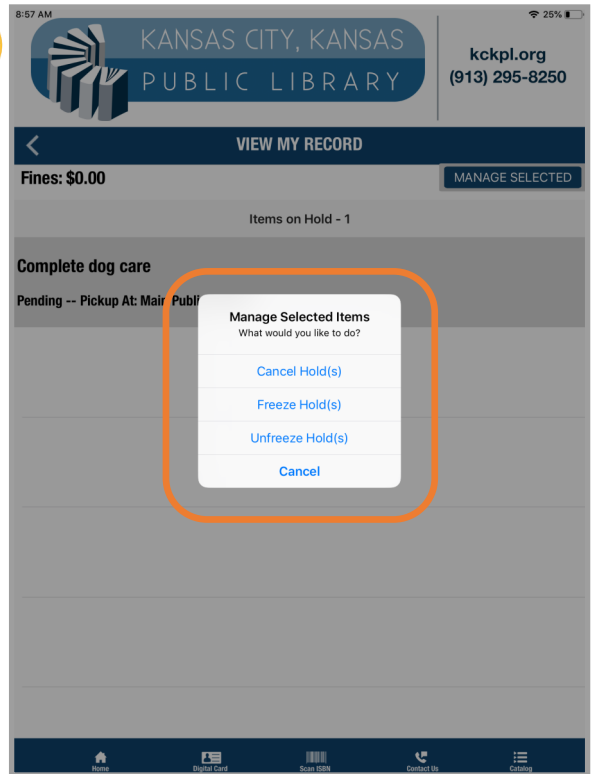

# KCKPL Mobile App Cheat Sheet

**Manage your holds:** Select “View My Record” and then “My Holds & Fines.” Select the item you want and hit “Manage Selected.” You can now choose to cancel a hold, freeze or unfreeze a hold

# KCKPL Mobile App Cheat Sheet

**Renew your items:** Select “View My Record” and then “My Checkouts & Fines.” Select the item you want and hit “Manage Selected.” You can now choose to Renew your item as long as there are no holds on the item.